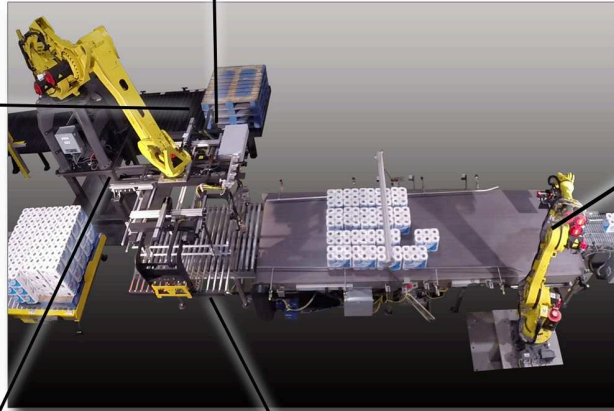

KP1 FULL LAYER PALLETIZING CELL

Open Trays

Bundles

Cases

New KES Full Tier Spatula EOAT including Fanuc IR Vision with slipsheet and pallet pick capability

Dynamic Dunnage
 Efficient way to index and stage pallets, sheets, top frames, etc. in robot cell

Fanuc R1000/80H Layer Forming Robot

Fanuc 410iB 450 palletizing robot

Fanuc IR vision for ensuring square placement of slipsheets & pallets

Ver. August 2014