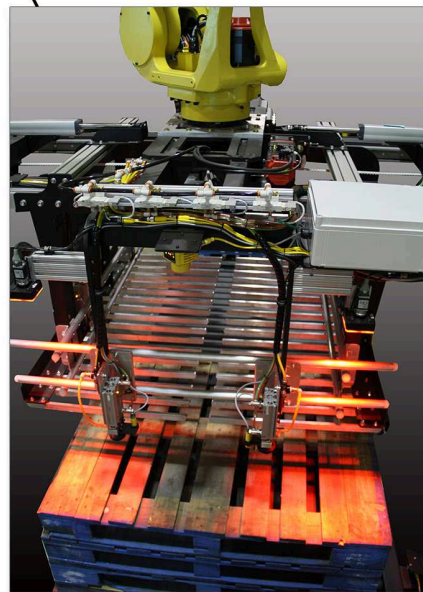

KP1 FULL LAYER PALLETIZING CELL

Open Trays

Bundles

Cases

New KES Full Tier Spatula EOAT including Fanuc IR Vision with slipsheet and pallet pick capability

Dynamic Dunnage
 Efficient way to index and stage pallets, sheets, top frames, etc. in robot cell

Fanuc R1000/80H Layer Forming Robot

Fanuc 410iB 450 palletizing robot

Fanuc IR vision for ensuring square placement of slipsheets & pallets

Ver. August 2014