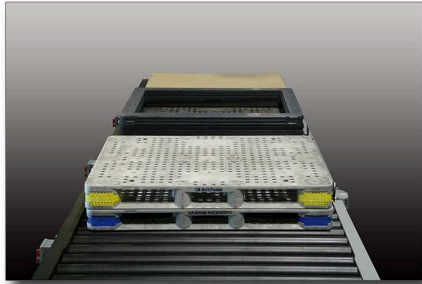

KP1 FULL LAYER PALLETIZING CELL

Open Trays

Bundles

Cases

New KES Full Tier Spatula EOAT including Fanuc IR Vision with slipsheet and pallet pick capability

Dynamic Dunnage
 Efficient way to index and stage pallets, sheets, top frames, etc. in robot cell

Fanuc R1000/80H Layer Forming Robot

Fanuc 410iB 450 palletizing robot

Fanuc IR vision for ensuring square placement of slipsheets & pallets

Ver. August 2014